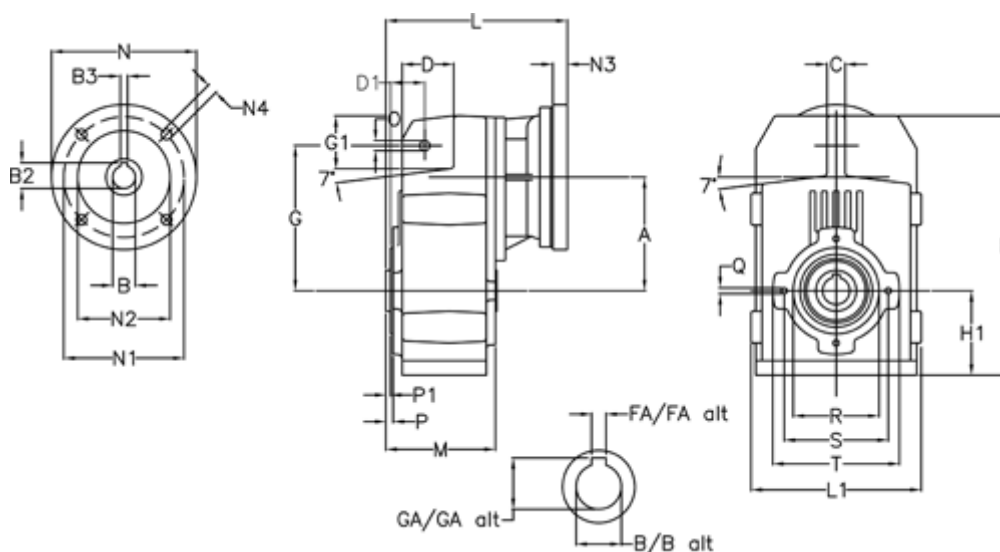

Article number: 29560200943235  
 Description: Shaft mounted gear  
 A252H35-9,4-P90B5

## Measures

A = 128.75	FA = 10	M = 135.5	Q = M10x14
B = 35	G = 162	N = 200	R = 110
B1 = 24	G1 = 58.0	N1 = 165	S = 130
B2 = 27.3	GA = 38.3	N2 = 130	T = 150
B3 = 8	H = 290.5	N4 = M10x20	
C = 20	H1 = 93.5	O = 13	
D = 57.0	L = 232.5	P = 6.0	
D1 = 43.5	L1 = 188	P1 = 3.5	